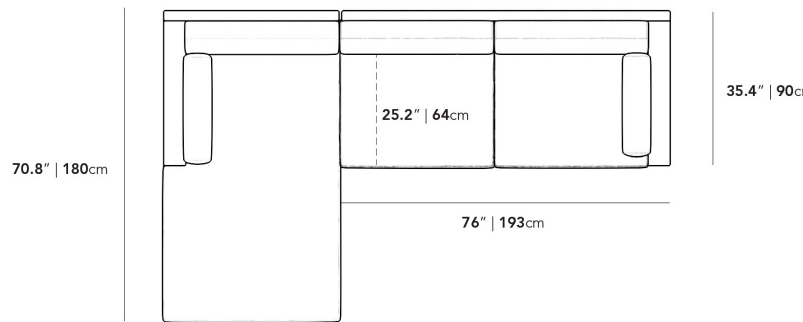

### Dimensions

116.5 in x 70.8 in x 30.7 in (Width x Depth x Height)

Seat Height: 15.7 in

Seat Depth: 68.5 in

All measurements are approximations.

116.5" | 296cm

40.5" | 103cm