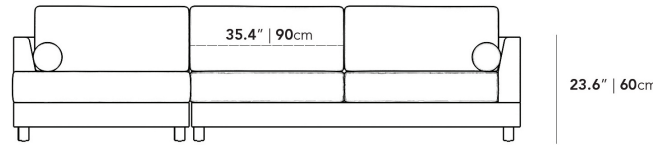

Rove Concepts

Hampton Outdoor Sectional

The Hampton Outdoor Sectional redefines outdoor living with its perfect balance of style, comfort, and versatility. Crafted from solid acacia wood and available in Palisade or Fresco finishes, this collection combines timeless design with practical functionality. Whether you choose a full sectional or mix and match two-seaters and chaises, the Hampton adapts effortlessly to your space, allowing you to create a custom arrangement that perfectly suits your outdoor lifestyle.

Details

- Available as a full sectional, two-seaters, and chaises
- Solid acacia wood frame
- Available in Palisade and Fresco finishes
- Minimal assembly required

Dimensions

116.5 in x 70.8 in x 30.7 in (Width x Depth x Height)

Seat Height: 15.7 in

Seat Depth: 68.5 in

All measurements are approximations.

116.5" | 296cm

40.5" | 103cm