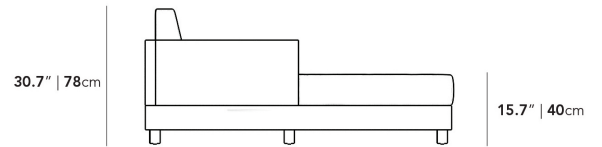

### Dimensions

116.5 in x 70.8 in x 30.7 in (Width x Depth x Height)

Seat Height: 15.7 in

Seat Depth: 68.5 in

All measurements are approximations.

116.5" | 296cm

40.5" | 103cm