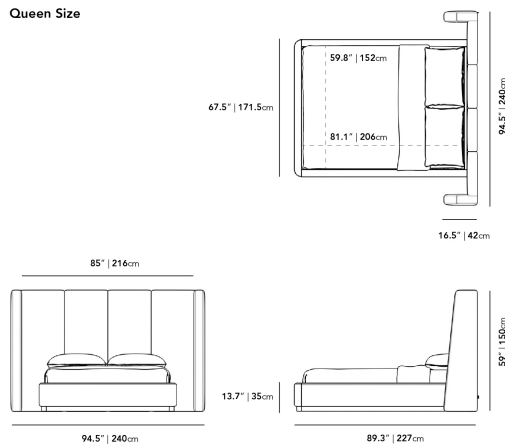

Details

- Vertical tufted upholstered headboard with angular wings.
- Upholstered base with grey oak veneer accent.
- Engineered wood frame secured with metal brackets.
- European flexible slat system included.
- 3 preinstalled adjustable slat heights
- Accommodates most standard mattresses.
- ☞ Assembly required.

*Mattress in the images is 11" thick

Dimensions

94.5 in x 89.3 in x 59 in (Width x Depth x Height)
All measurements are approximations.

Queen Size

King Size