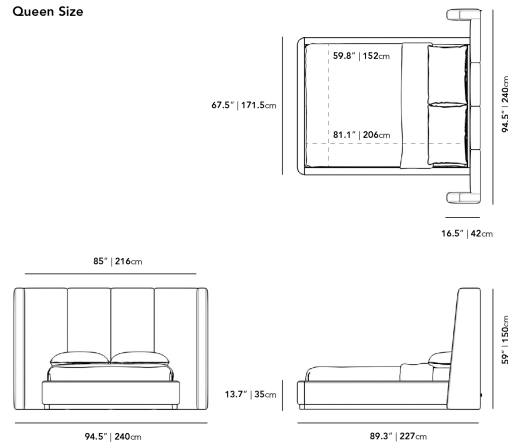

### Details

- Vertical tufted upholstered headboard with angular wings.
- Upholstered base with grey oak veneer accent.
- Engineered wood frame secured with metal brackets.
- European flexible slat system included.
- 3 preinstalled adjustable slat heights
- Accommodates most standard mattresses.
- ☞ Assembly required.

\*Mattress in the images is 11" thick

### Dimensions

94.5 in x 89.3 in x 59 in (Width x Depth x Height)  
All measurements are approximations.

#### King Size