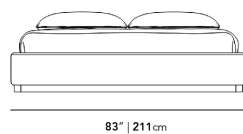

### Dimensions

83 in x 84.4 in x 13.8 in (Width x Depth x Height)  
All measurements are approximations.

### Queen Size

13.8" | 35cm

84.4" | 215.5cm

### King Size

83" | 211cm

13.8" | 35cm

84.4" | 215.5cm