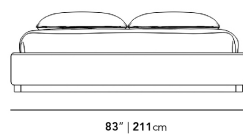

Dimensions

83 in x 84.4 in x 13.8 in (Width x Depth x Height)
All measurements are approximations.

Queen Size

13.8" | 35cm

84.4" | 215.5cm

King Size

83" | 211cm

13.8" | 35cm

84.4" | 215.5cm