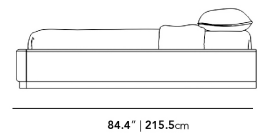

Dimensions

83 in x 84.4 in x 13.8 in (Width x Depth x Height)
All measurements are approximations.

Queen Size

13.8" | 35cm

84.4" | 215.5cm

King Size

83" | 211cm

13.8" | 35cm

84.4" | 215.5cm