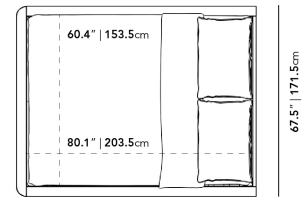

Dimensions

83 in x 84.4 in x 13.8 in (Width x Depth x Height)
All measurements are approximations.

Queen Size

13.8" | 35cm

84.4" | 215.5cm

King Size

83" | 211cm

13.8" | 35cm

84.4" | 215.5cm