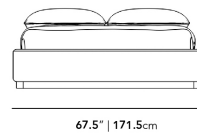

Dimensions

83 in x 84.4 in x 13.8 in (Width x Depth x Height)
All measurements are approximations.

Queen Size

13.8" | 35cm

84.4" | 215.5cm

King Size

83" | 211cm

13.8" | 35cm

84.4" | 215.5cm