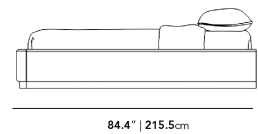

### Dimensions

83 in x 84.4 in x 13.8 in (Width x Depth x Height)  
All measurements are approximations.

### Queen Size

13.8" | 35cm

84.4" | 215.5cm

### King Size

83" | 211cm

13.8" | 35cm

84.4" | 215.5cm