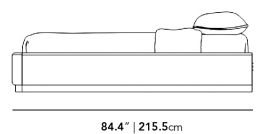

Dimensions

83 in x 84.4 in x 13.8 in (Width x Depth x Height)
All measurements are approximations.

Queen Size

13.8" | 35cm

84.4" | 215.5cm

King Size

83" | 211cm

13.8" | 35cm

84.4" | 215.5cm