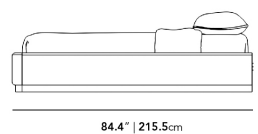

### Dimensions

83 in x 84.4 in x 13.8 in (Width x Depth x Height)  
All measurements are approximations.

### Queen Size

13.8" | 35cm

84.4" | 215.5cm

### King Size

83" | 211cm

13.8" | 35cm

84.4" | 215.5cm