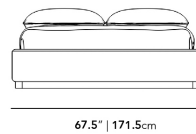

### Dimensions

83 in x 84.4 in x 13.8 in (Width x Depth x Height)  
All measurements are approximations.

### Queen Size

13.8" | 35cm

84.4" | 215.5cm

### King Size

83" | 211cm

13.8" | 35cm

84.4" | 215.5cm