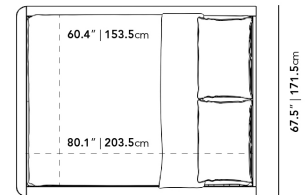

### Dimensions

83 in x 84.4 in x 13.8 in (Width x Depth x Height)  
All measurements are approximations.

### Queen Size

13.8" | 35cm

84.4" | 215.5cm

### King Size

83" | 211cm

13.8" | 35cm

84.4" | 215.5cm