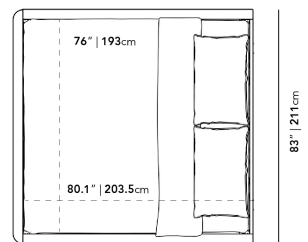

Dimensions

83 in x 84.4 in x 13.8 in (Width x Depth x Height)
All measurements are approximations.

Queen Size

13.8" | 35cm

84.4" | 215.5cm

King Size

83" | 211cm

13.8" | 35cm

84.4" | 215.5cm