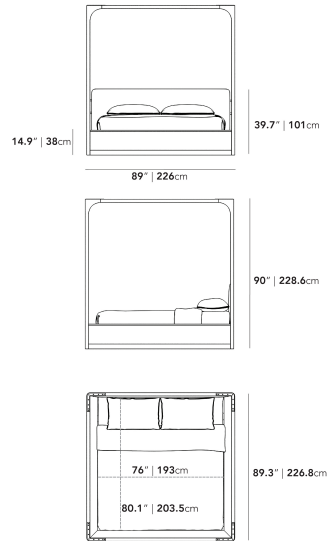

Details

- Grey Oak Veneer frame
- California Phase 2 Compliant MDF
- Standard quality framing is secured with strong metal brackets
- 3 preinstalled adjustable slat heights
- European flexible slat system included
- Headboard upholstered in plush velvet
- Champagne-colored brass connector on the headboard
- Approximately 3-inch mattress inset
- Assembly required

*Mattress in the images is 8" thick

Dimensions

72.8 in x 88.6 in x 90 in (Width x Depth x Height)
All measurements are approximations.

King Size

Queen Size