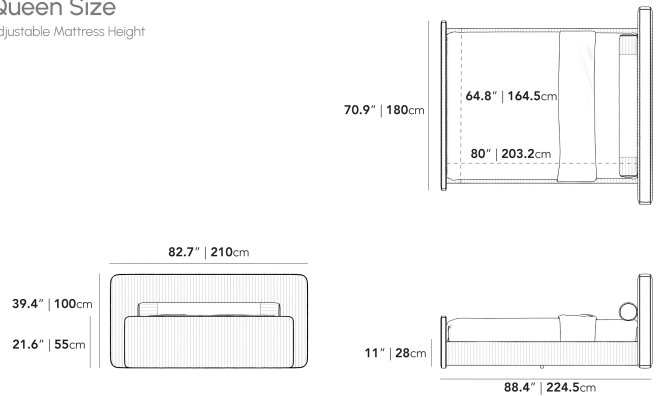

Assembly required

\*The mattress shown in the images is 11" thick

### Dimensions

98.6 in x 88.4 in x 39.4 in (Width x Depth x Height)  
All measurements are approximations.

### Queen Size

Adjustable Mattress Height

### King Size

Adjustable Mattress Height