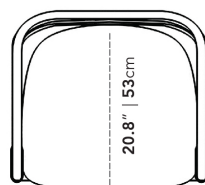

### Dimensions

28.1 in x 23.2 in x 29.9 in (Width x Depth x Height)

Seat Height: 18.1 in

Seat Depth: 18.6 in

All measurements are approximations.

30" | 76cm

28" | 71.5cm

18.1" | 46cm

23.2" | 59cm

23.2" | 59cm