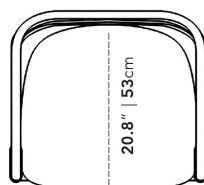

### Dimensions

28.1 in x 23.2 in x 29.9 in (Width x Depth x Height)

Seat Height: 18.1 in

Seat Depth: 18.6 in

All measurements are approximations.

30" | 76cm

28" | 71.5cm

18.1" | 46cm

23.2" | 59cm

23.2" | 59cm