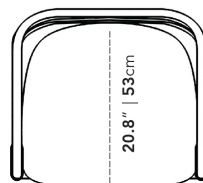

Dimensions

28.1 in x 23.2 in x 29.9 in (Width x Depth x Height)

Seat Height: 18.1 in

Seat Depth: 18.6 in

All measurements are approximations.

30" | 76cm

28" | 71.5cm

18.1" | 46cm

23.2" | 59cm

23.2" | 59cm