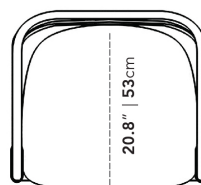

### Dimensions

28.1 in x 23.2 in x 29.9 in (Width x Depth x Height)

Seat Height: 18.1 in

Seat Depth: 18.6 in

All measurements are approximations.

30" | 76cm

28" | 71.5cm

18.1" | 46cm

23.2" | 59cm

23.2" | 59cm