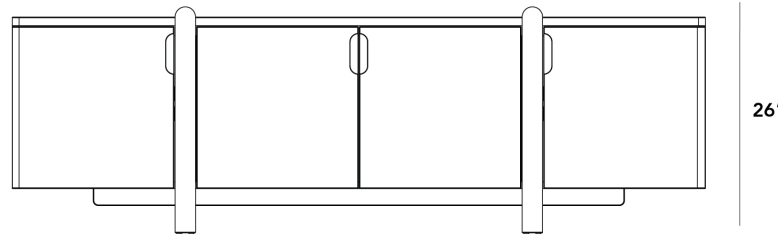

## Cassia Entryway Console

Enrich your home with the Cassia Entryway Console, where form meets function in a perfect balance of modern design and elevated utility. Crafted with minimalist lines and smooth curves, the captivating silhouette exudes a sense of timeless luxury while adjustable shelves, hidden electrical ports, travertine pull handles and solid wood legs ensure a safe sanctuary for all your everyday essentials.

### Details

- Available in grey oak veneer
- Includes two hidden cable cutouts in the back
- Made with California Phase 2 Compliant MDF
- Solid wood legs
- Travertine accent details
- Includes adjustable leg leveling glides
- Adjustable shelves
- Soft-close hinges
- No assembly required

### Dimensions

80.1 in x 17 in x 26.2 in (Width x Depth x Height)  
All measurements are approximations.

80" | 203.5cm

26"

17"

2.3" | 6cm

2.3" | 6cm

26" | 66.5cm