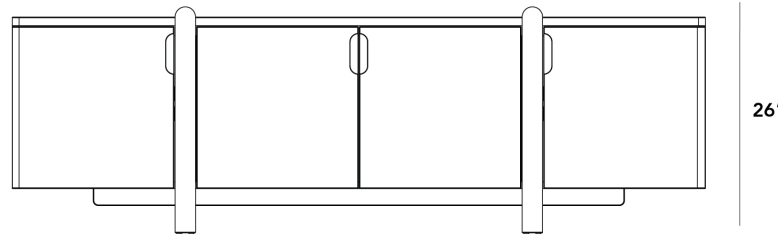

Rove Concepts

Cassia Entryway Console

Enrich your home with the Cassia Entryway Console, where form meets function in a perfect balance of modern design and elevated utility. Crafted with minimalist lines and smooth curves, the captivating silhouette exudes a sense of timeless luxury while adjustable shelves, hidden electrical ports, travertine pull handles and solid wood legs ensure a safe sanctuary for all your everyday essentials.

Details

- Available in grey oak veneer
- Includes two hidden cable cutouts in the back
- Made with California Phase 2 Compliant MDF
- Solid wood legs
- Travertine accent details
- Includes adjustable leg leveling glides
- Adjustable shelves
- Soft-close hinges
- No assembly required

Dimensions

80.1 in x 17 in x 26.2 in (Width x Depth x Height)
All measurements are approximations.

80" | 203.5cm

26"

17"

2.3" | 6cm

2.3" | 6cm

26" | 66.5cm

18" | 46cm