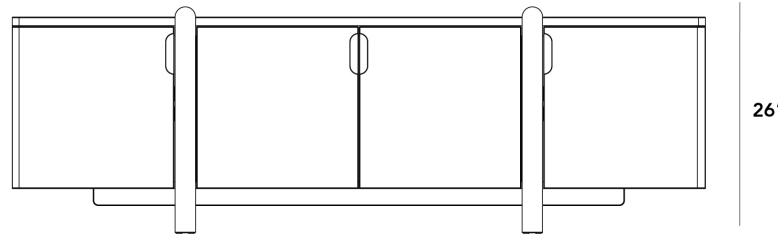

Rove Concepts

Cassia Entryway Console

Enrich your home with the Cassia Entryway Console, where form meets function in a perfect balance of modern design and elevated utility. Crafted with minimalist lines and smooth curves, the captivating silhouette exudes a sense of timeless luxury while adjustable shelves, hidden electrical ports, travertine pull handles and solid wood legs ensure a safe sanctuary for all your everyday essentials.

Details

- Available in grey oak veneer
- Includes two hidden cable cutouts in the back
- Made with California Phase 2 Compliant MDF
- Solid wood legs
- Travertine accent details
- Includes adjustable leg leveling glides
- Adjustable shelves
- Soft-close hinges
- No assembly required

Dimensions

80.1 in x 17 in x 26.2 in (Width x Depth x Height)
All measurements are approximations.

80" | 203.5cm

2.3" | 6cm

2.3" | 6cm

18" | 46cm

26" | 66.5cm