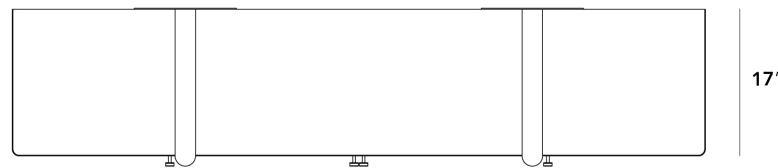

Details

- Available in grey oak veneer
- Includes two hidden cable cutouts in the back
- Made with California Phase 2 Compliant MDF
- Solid wood legs
- Travertine accent details
- Includes adjustable leg leveling glides
- Adjustable shelves
- Soft-close hinges
- No assembly required

Dimensions

80.1 in x 17 in x 26.2 in (Width x Depth x Height)
All measurements are approximations.

80" | 203.5cm

2.3" | 6cm

2.3" | 6cm

18" | 46cm

26" | 66.5cm