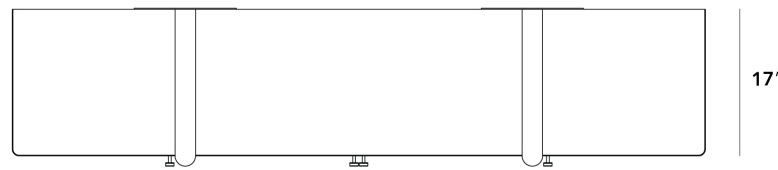

Details

- Available in grey oak veneer
- Includes two hidden cable cutouts in the back
- Made with California Phase 2 Compliant MDF
- Solid wood legs
- Travertine accent details
- Includes adjustable leg leveling glides
- Adjustable shelves
- Soft-close hinges
- No assembly required

Dimensions

80.1 in x 17 in x 26.2 in (Width x Depth x Height)
All measurements are approximations.

80" | 203.5cm

26"

17"

2.3" | 6cm

2.3" | 6cm

26" | 66.5cm