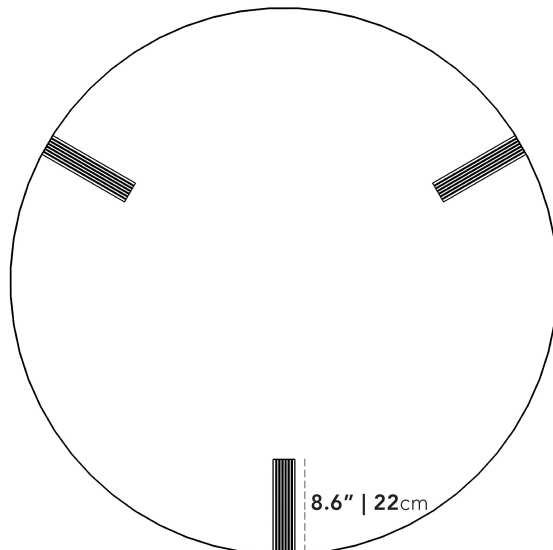

Rove Concepts

Julius Coffee Table

Experience the essence of luxury and sophistication with the Julius Coffee Table. Its striking champagne metal vertical detailing complements the ebony wood finish creating an atmosphere of refined elegance in any living space.

Details

- Ebony oak veneer
- California Phase 2 Compliant MDF
- Champagne stainless steel metal details
- Tabletop thickness is 1.6 inches
- Rubber wood legs
- Plastic glides
- Assembly is required

Dimensions

50 in x 50 in x 16 in (Width x Depth x Height)
All measurements are approximations.

16" | 40.6cm

2" | 5cm

50" | 127cm

8.6" | 22cm