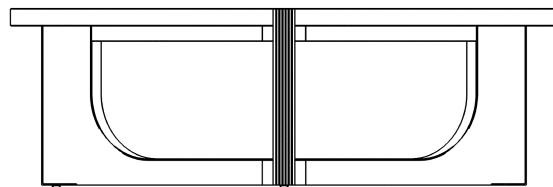

Rove Concepts

Julius Coffee Table

Experience the essence of luxury and sophistication with the Julius Coffee Table. Its striking champagne metal vertical detailing complements the ebony wood finish creating an atmosphere of refined elegance in any living space.

Details

- Ebony oak veneer
- California Phase 2 Compliant MDF
- Champagne stainless steel metal details
- Tabletop thickness is 1.6 inches
- Rubber wood legs
- Plastic glides
- Assembly is required

Dimensions

50 in x 50 in x 16 in (Width x Depth x Height)
All measurements are approximations.

16" | 40.6cm

2" | 5cm

50" | 127cm

8.6" | 22cm