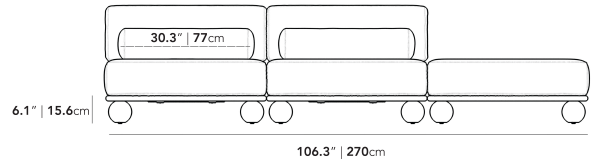

- Light assembly required
- Includes 2 armless pieces and 1 ottoman

Dimensions

106.3 in x 32.4 in x 25.8 in (Width x Depth x Height)

Seat Height: 14 in

Seat Depth: 25 in

All measurements are approximations.

106.3" | 270cm