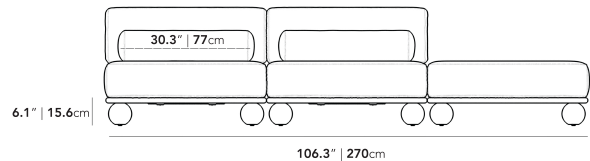

- Light assembly required
- Includes 2 armless pieces and 1 ottoman

Dimensions

106.3 in x 32.4 in x 25.8 in (Width x Depth x Height)

Seat Height: 14 in

Seat Depth: 25 in

All measurements are approximations.

106.3" | 270cm