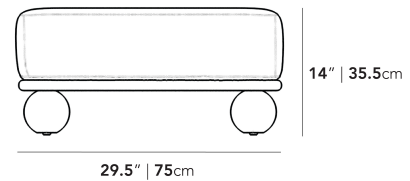

- Light assembly required

Dimensions

35.4 in x 29.5 in x 14 in (Width x Depth x Height)

Seat Height: 14 in

All measurements are approximations.

35.4\" | 90cm

6.1\" | 15.6cm

29.5\" | 75cm

14\" | 35.5cm

35.4\" | 90cm

29.5\" | 75cm