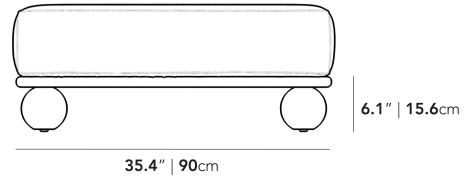

35.4\" | 90cm

6.1\" | 15.6cm