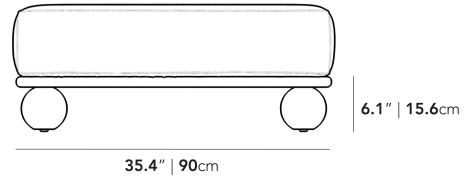

- Light assembly required

Dimensions

35.4 in x 29.5 in x 14 in (Width x Depth x Height)

Seat Height: 14 in

All measurements are approximations.

35.4\" | 90cm

6.1\" | 15.6cm

29.5\" | 75cm

14\" | 35.5cm

35.4\" | 90cm

29.5\" | 75cm