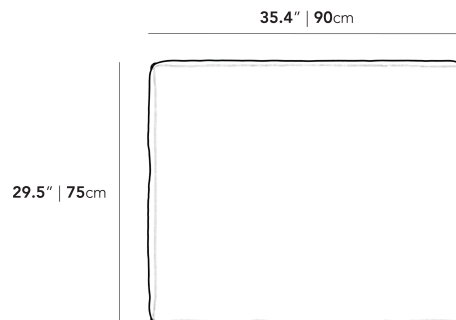

- Light assembly required

Dimensions

35.4 in x 29.5 in x 14 in (Width x Depth x Height)

Seat Height: 14 in

All measurements are approximations.

35.4\" | 90cm

6.1\" | 15.6cm

29.5\" | 75cm

14\" | 35.5cm

35.4\" | 90cm

29.5\" | 75cm