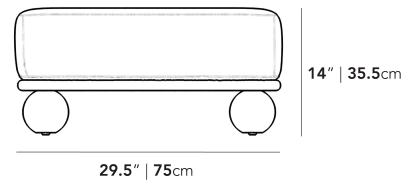

### Dimensions

35.4 in x 29.5 in x 14 in (Width x Depth x Height)

Seat Height: 14 in

All measurements are approximations.

35.4" | 90cm

6.1" | 15.6cm

29.5" | 75cm

14" | 35.5cm