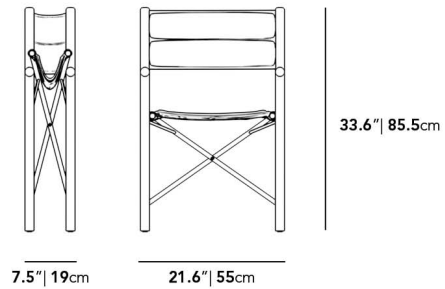

7.5" | 19cm

21.6" | 55cm

33.6" | 85.5cm

25" | 63.7cm

22.4" | 57cm

18.1" | 46cm

21.6" | 55cm

22.4" | 57cm