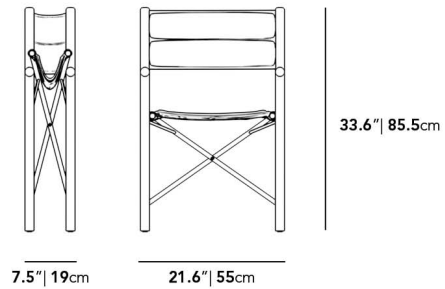

### Dimensions

21.6 in x 22.4 in x 33.6 in (Width x Depth x Height)

Seat Height: 18.1 in

Seat Depth: 22.4 in

All measurements are approximations.

7.5" | 19cm

21.6" | 55cm

33.6" | 85.5cm

25" | 63.7cm

22.4" | 57cm

18.1" | 46cm

21.6" | 55cm

22.4" | 57cm