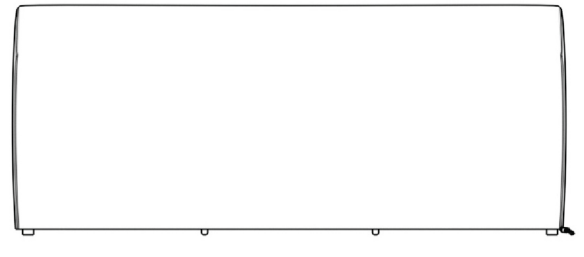

### Details

- Drawstring and lock to secure the cover
- Mesh bag to store cover when not in use
- Waterproof and anti-UV polyester material with PVC backing
- Black monogram with glossy print
- Includes sleeve card with care instructions

### Dimensions

79.33 in x 35.24 in x 31.1 in (Width x Depth x Height)  
All measurements are approximations.

31" | 79cm

78.7" | 201.5cm

31" | 79cm

25" | 63cm

35.25" | 89.5cm

35.25" | 89.5cm