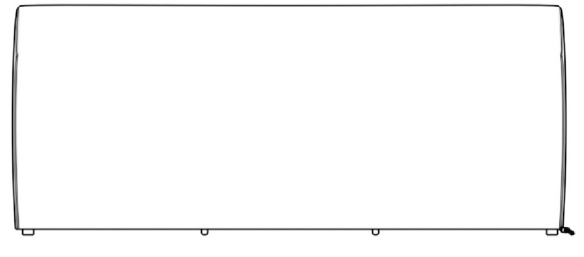

Rove Concepts

Louis Outdoor Sofa Cover

Designed with durability in mind, the Louis Outdoor Sofa Cover shields the Louis from the elements with its waterproof, anti-UV polyester material, and drawstring lock mechanism to easily secure the cover to the sofa.

Details

- Drawstring and lock to secure the cover
- Mesh bag to store cover when not in use
- Waterproof and anti-UV polyester material with PVC backing
- Black monogram with glossy print
- Includes sleeve card with care instructions

Dimensions

79.33 in x 35.24 in x 31.1 in (Width x Depth x Height)
All measurements are approximations.

31" | 79cm

78.7" | 201.5cm

31" | 79cm

25" | 63cm

35.25" | 89.5cm

35.25" | 89.5cm