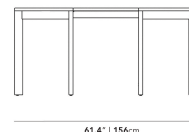

Dimensions

39.3 in x 39.3 in x 29.5 in (Width x Depth x Height)
All measurements are approximations.

Assembly Instructions

[Download](#)

Aspen Dining Set - Without Leaf

Aspen Dining Set - With Leaf

Aspen Dining Set - Chair