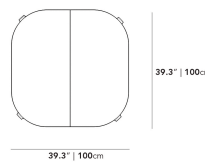

Dimensions

39.3 in x 39.3 in x 29.5 in (Width x Depth x Height)
All measurements are approximations.

Assembly Instructions

[Download](#)

Aspen Dining Set - Without Leaf

Aspen Dining Set - With Leaf

Aspen Dining Set - Chair