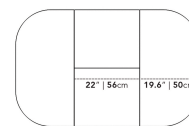

Dimensions

39.3 in x 39.3 in x 29.5 in (Width x Depth x Height)
All measurements are approximations.

Assembly Instructions

[Download](#)

Aspen Dining Set - Without Leaf

Aspen Dining Set - With Leaf

Aspen Dining Set - Chair