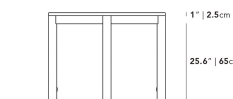

Dimensions

39.3 in x 39.3 in x 29.5 in (Width x Depth x Height)
All measurements are approximations.

Assembly Instructions

[Download](#)

Aspen Dining Set - Without Leaf

Aspen Dining Set - With Leaf

Aspen Dining Set - Chair