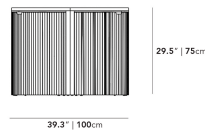

Details

- Washed natural oak veneer
- California Phase 2 Compliant MDF
- Rubber wood base
- Removable leaf
- Lock mechanism to secure the leaf in place
- Ash plywood dining chairs
- High-density foam cushioning
- Tambour detailing
- Black handle chair attachment
- This set includes 4 dining chairs, 1 table, and 1 leaf extension
- Seats up to 6 people around the dining table comfortably
- Plastic foot pads
- Assembly is required

Dimensions

39.3 in x 39.3 in x 29.5 in (Width x Depth x Height)
All measurements are approximations.

Assembly Instructions

[Download](#)

Aspen Dining Set - Without Leaf

Aspen Dining Set - With Leaf

Aspen Dining Set - Chair