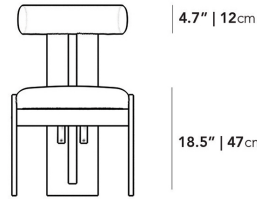

### Dimensions

20.08 in x 21.65 in x 31.5 in (Width x Depth x Height)

Seat Height: 18.5 in

Seat Depth: 17.72 in

All measurements are approximations.

### Assembly Instructions

[Download](#)

20" | 51cm

18.1" | 46cm