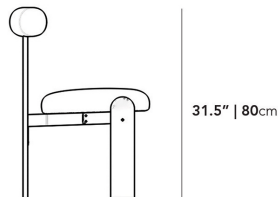

### Dimensions

20.08 in x 21.65 in x 31.5 in (Width x Depth x Height)

Seat Height: 18.5 in

Seat Depth: 17.72 in

All measurements are approximations.

### Assembly Instructions

[Download](#)

20" | 51cm

18.1" | 46cm