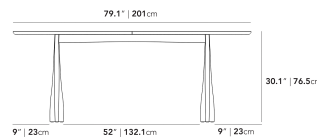

Details

- Choice of walnut or washed natural oak veneer
- Beveled underside edge
- Removable leaf can be stored underneath the table
- Cage storage has felt pads to protect the leaf from scratching
- Secure lock mechanism to ensure the table stays intact when the leaf is not in use
- Assembly is required

Dimensions

79.1 in x 41.3 in x 30.1 in (Width x Depth x Height)
All measurements are approximations.

[Assembly Instructions](#)
[Download](#)

Arco Dining Table - Without Leaf

Arco Dining Table - With Leaf