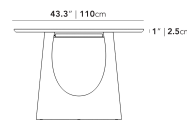

Details

- Choice of walnut or washed natural oak veneer
- Beveled underside edge
- Removable leaf can be stored underneath the table
- Cage storage has felt pads to protect the leaf from scratching
- Secure lock mechanism to ensure the table stays intact when the leaf is not in use
- Assembly is required

Dimensions

79.1 in x 41.3 in x 30.1 in (Width x Depth x Height)
All measurements are approximations.

[Assembly Instructions](#)
[Download](#)

Arco Dining Table - Without Leaf

Arco Dining Table - With Leaf