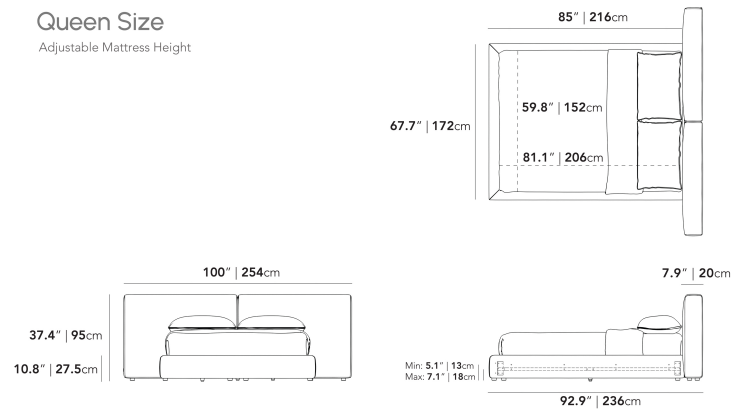

Dimensions

100 in x 92.9 in x 37.4 in (Width x Depth x Height)
All measurements are approximations.

Assembly Instructions
[Download](#)

Queen Size

Adjustable Mattress Height

King Size

Adjustable Mattress Height