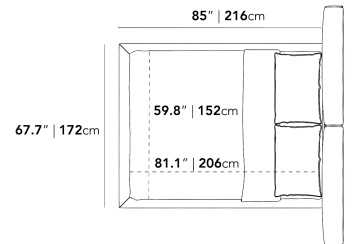

Dimensions

100 in x 92.9 in x 37.4 in (Width x Depth x Height)
All measurements are approximations.

Assembly Instructions
[Download](#)

QUEEN SIZE

KING SIZE