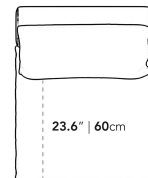

Dimensions

29.5 in x 38.6 in x 22.2 in (Width x Depth x Height)

Seat Height: 16.9 in

Seat Depth: 23.6 in

All measurements are approximations.

Assembly Instructions

[Download](#)

29.5" | 75cm

38.6" | 98cm

23.6" | 60cm