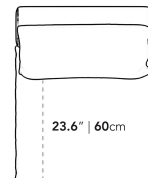

### Dimensions

29.5 in x 38.6 in x 22.2 in (Width x Depth x Height)

Seat Height: 16.9 in

Seat Depth: 23.6 in

All measurements are approximations.

### Assembly Instructions

[Download](#)

29.5" | 75cm

22.2" | 56.5cm

16.9" | 43cm

38.6" | 98cm

23.6" | 60cm