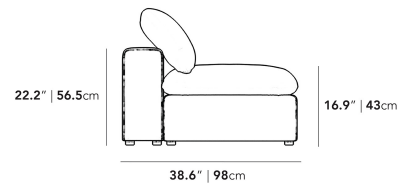

Dimensions

29.5 in x 38.6 in x 22.2 in (Width x Depth x Height)

Seat Height: 16.9 in

Seat Depth: 23.6 in

All measurements are approximations.

Assembly Instructions

[Download](#)

29.5" | 75cm

38.6" | 98cm

23.6" | 60cm