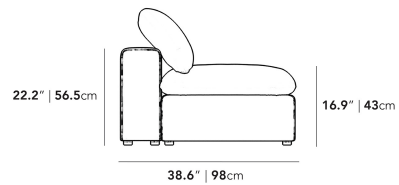

### Dimensions

29.5 in x 38.6 in x 22.2 in (Width x Depth x Height)

Seat Height: 16.9 in

Seat Depth: 23.6 in

All measurements are approximations.

### Assembly Instructions

[Download](#)

29.5" | 75cm

22.2" | 56.5cm

16.9" | 43cm

38.6" | 98cm

23.6" | 60cm