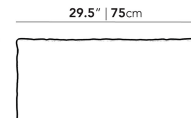

Dimensions

29.5 in x 29.5 in x 16.9 in (Width x Depth x Height)

Seat Height: 16.9 in

Seat Depth: 29.5 in

All measurements are approximations.

29.5" | 75cm

16.9" | 43cm

29.5" | 75cm

29.5" | 75cm