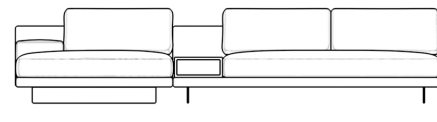

## Dresden Sectional Sofa - Clearance

Compelling in its simple yet cutting edge style, the Dresden modular collection is a bold take on contemporary design. The sleek, low profile frame is met with grand cloud-like seat cushions to create the statement making structure. The Dresden also balances the expansive seating with an interchangeable side table insert that is offered in walnut, ash, marble, and white lacquer finishes. Grounded on cast stainless steel legs with an elegant brushed finish, this piece's thoughtful composition demonstrates an exceptional opportunity for modern luxury in your home.

### Details

- Kiln-dried hardwood frame with doweled joints and reinforced corner blocks
- Soft-padded frame made with polyurethane foam wrapped in polyester fiber
- 8 gauge sinuous spring construction
- 3 layer high-density foam cushioning topped with premium 100% goose feathers
- Low profile solid stainless steel legs
- Includes 1 chaise with armrest & 1 armless sofa with walnut storage table
- Storage table in walnut veneer with push to open drawer (additional color options sold separately)
- Available as preset or custom modular configurations
- Medium Feel (Learn more about our sofa firmness here.)
- Legs require light assembly
- To join the modular pieces together please use the connector pieces that are included

\*Assembly is optional as the Dresden Side Table is weighted and will remain in place without having to secure with screws

### Dimensions

132.5 in x 57 in x 30.75 in (Width x Depth x Height)  
All measurements are approximations.

[Assembly Instructions](#)  
[Download](#)

132.5" | 336.5cm

30.75" | 78cm

16.5" | 42cm

57" | 144.8cm