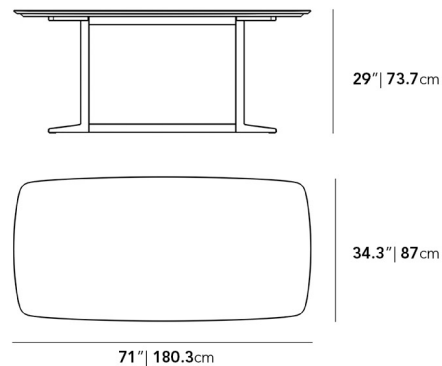

Dimensions

71 in x 34.3 in x 29 in (Width x Depth x Height)

Additional Dimensions

95 in x 34.3 in x 29 in - (95" | 241cm Size, Black Pietra Ceramic Surfaces, Black - Elaine Outdoor Base Options)

All measurements are approximations.

Elaine Outdoor Dining Table 71" | 180cm

Elaine Outdoor Dining Table 95" | 241cm