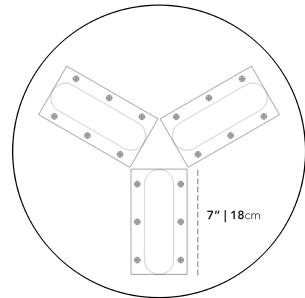

Dimensions

19.7 in x 19.7 in x 18.9 in (Width x Depth x Height)
All measurements are approximations.

Assembly Instructions
[Download](#)

18.9" | 48cm

19.7" | 50cm