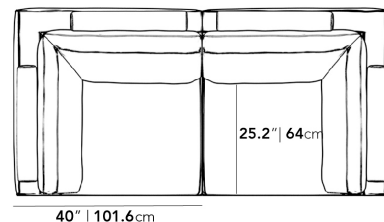

### Dimensions

80 in x 40 in x 31.5 in (Width x Depth x Height)

Seat Height: 17.7 in

Seat Depth: 25.2 in

All measurements are approximations.

80" | 203.2cm

31.5" | 80cm

25" | 63.5cm

17.7" | 45cm

40" | 101.6cm

40" | 101.6cm

25.2" | 64cm