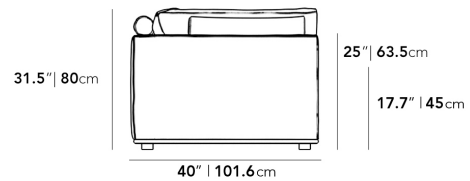

### Dimensions

80 in x 40 in x 31.5 in (Width x Depth x Height)

Seat Height: 17.7 in

Seat Depth: 25.2 in

All measurements are approximations.

80" | 203.2cm

31.5" | 80cm

25" | 63.5cm

17.7" | 45cm

40" | 101.6cm

40" | 101.6cm

25.2" | 64cm