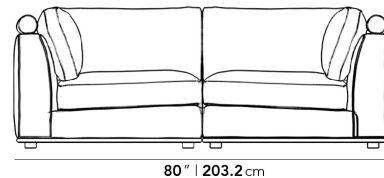

## Milo Sofa - Compact - Clearance

Milo™'s subtle curves of the padded armrests add visual elegance while delivering plush and stable support for the spacious seating. Much like the grandeur of Italian design, Milo is especially suited for large luxury spaces with more width than the average sofa, providing an overall grander feel for your home. Milo is a full modular design, with add-on pieces such as an ottoman and middle section that can be seen on the Milo Modular Sectional page. Enjoy our preset configuration or customize your own design by purchasing pieces separately.

### Details

- Kiln-dried hardwood frame with doweled joints and reinforced corner blocks
- Soft-padded frame made with polyurethane foam wrapped in polyester fiber
- 8 gauge sinuous spring construction
- 3 layer high-density foam cushioning topped with premium 100% goose feathers
- Round, low profile solid stainless steel legs
- Includes 4 throw cushions
- Available as preset or custom modular configurations
- Soft Feel (Learn more about our sofa firmness here.)
- Legs require light assembly
- Connectors not included/compatible for this collection

### Dimensions

80 in x 40 in x 31.5 in (Width x Depth x Height)

Seat Height: 17.7 in

Seat Depth: 25.2 in

All measurements are approximations.

80" | 203.2cm

31.5" | 80cm

25" | 63.5cm

17.7" | 45cm

40" | 101.6cm

40" | 101.6cm

25.2" | 64cm