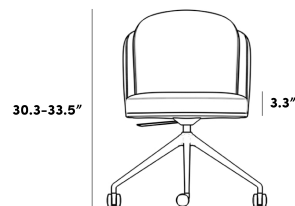

[Explore our entire Angelo Collection here.](#)

Details

- Solid powder coated metal base
- High density foam seat
- Adjustable seat height
- Piston gas lift
- 4-star base
- Caster wheels
- Optional glides included
- Light assembly required

Dimensions

20 in x 20.1 in x 33.5 in (Width x Depth x Height)
All measurements are approximations.

[Assembly Instructions](#)
[Download](#)

20"

30.3-33.5"

3.3"

20.1"