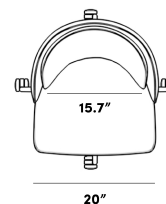

[Explore our entire Angelo Collection here.](#)

Details

- Solid powder coated metal base
- High density foam seat
- Adjustable seat height
- Piston gas lift
- 4-star base
- Caster wheels
- Optional glides included
- Light assembly required

Dimensions

20 in x 20.1 in x 33.5 in (Width x Depth x Height)
All measurements are approximations.

[Assembly Instructions](#)
[Download](#)

20"

30.3-33.5"

3.3"

20.1"