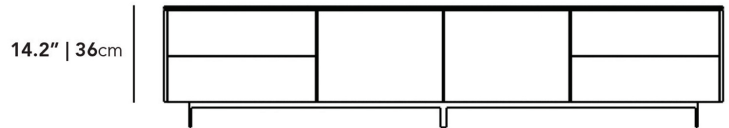

Dimensions

86.6 in x 17.7 in x 18.7 in (Width x Depth x Height)
All measurements are approximations.

[Assembly Instructions](#)
[Download](#)

17.7

86.6" | 220cm

14.2" | 36cm

18.7

19.3" | 49cm 23" | 58.4cm

78.7" | 200cm

86.6" | 220cm

14.2" | 36cm

18.7" | 47.5cm

17.7" | 45cm