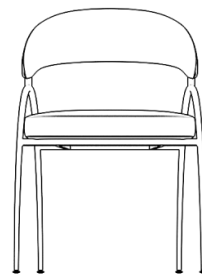

### Details

- Solid powder coated black metal legs
- High-density foam seat
- Anti-scratch gliders
- Assembly required

### Dimensions

21.6 in x 22 in x 29.9 in (Width x Depth x Height)

Seat Height: 18.5 in

Seat Depth: 18.1 in

All measurements are approximations.

21.6" | 55cm

29.9" | 76cm

22" | 56cm

18.5" | 47cm

18.5" | 47cm

18.1" | 46cm