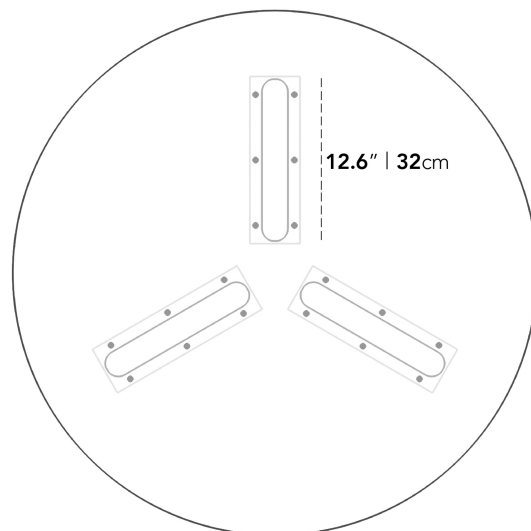

Also available in a dining table version [here](#).

Details

- Washed natural oak veneer
- California Phase 2 Compliant MDF
- Beveled underside edge
- Metal base connectors
- Plastic foot glides
- Assembly required

Dimensions

39.3 in x 39.3 in x 13 in (Width x Depth x Height)
All measurements are approximations.

[Assembly Instructions](#)
[Download](#)

13" | 33 cm

39.3" | 100 cm