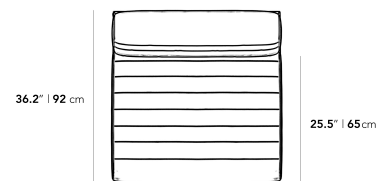

Dimensions

35.4 in x 36.2 in x 27.7 in (Width x Depth x Height)

Seat Height: 16.5 in

Seat Depth: 25.5 in

All measurements are approximations.

35.4" | 90 cm

27.7" | 70.5 cm

16.5" | 42 cm

36.2" | 92 cm

25.5" | 65 cm