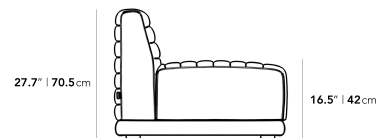

Dimensions

35.4 in x 36.2 in x 27.7 in (Width x Depth x Height)

Seat Height: 16.5 in

Seat Depth: 25.5 in

All measurements are approximations.

35.4" | 90 cm

27.7" | 70.5 cm

16.5" | 42 cm

36.2" | 92 cm

25.5" | 65 cm