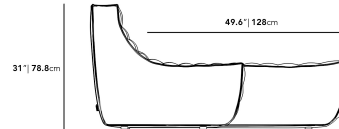

This item is not manufactured by or affiliated with the original designer(s) and associated parties

Dimensions

126 in x 64 in x 31 in (Width x Depth x Height)

Seat Height: 16.5 in

All measurements are approximations.

31.5" | 80cm 31.5" | 80cm 31.5" | 80cm 31.5" | 80cm

31" | 78.8cm

49.6" | 128cm

37" | 94cm

64" | 162.5cm

126" | 320cm