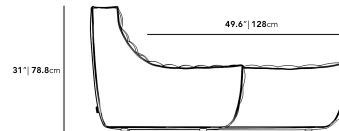

This item is not manufactured by or affiliated with the original designer(s) and associated parties

Dimensions

126 in x 64 in x 31 in (Width x Depth x Height)

Seat Height: 16.5 in

All measurements are approximations.

31.5" | 80cm 31.5" | 80cm 31.5" | 80cm 31.5" | 80cm

31" | 78.8cm

49.6" | 128cm

37" | 94cm

64" | 162.5cm

126" | 320cm