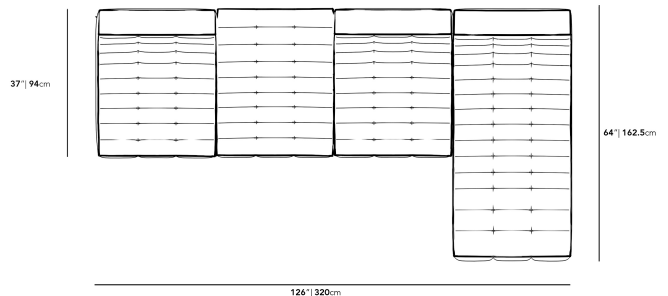

This item is not manufactured by or affiliated with the original designer(s) and associated parties

Dimensions

126 in x 64 in x 31 in (Width x Depth x Height)

Seat Height: 16.5 in

All measurements are approximations.

31.5" | 80cm 31.5" | 80cm 31.5" | 80cm 31.5" | 80cm

31" | 78.8cm

49.6" | 128cm

37" | 94cm

64" | 162.5cm

126" | 320cm