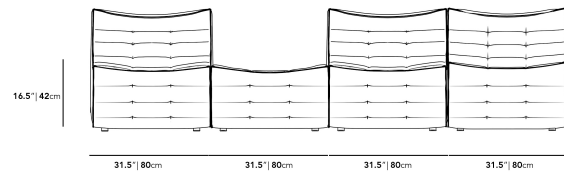

This item is not manufactured by or affiliated with the original designer(s) and associated parties

Dimensions

126 in x 64 in x 31 in (Width x Depth x Height)

Seat Height: 16.5 in

All measurements are approximations.

31.5" | 80cm 31.5" | 80cm 31.5" | 80cm 31.5" | 80cm

31" | 78.8cm

49.6" | 128cm

37" | 94cm

64" | 162.5cm

126" | 320cm