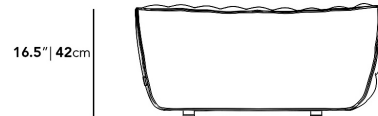

### Dimensions

31.5 in x 37 in x 16.5 in (Width x Depth x Height)

Seat Height: 16.5 in

Seat Depth: 37 in

All measurements are approximations.

31.5" | 80cm

16.5" | 42cm

37" | 94cm