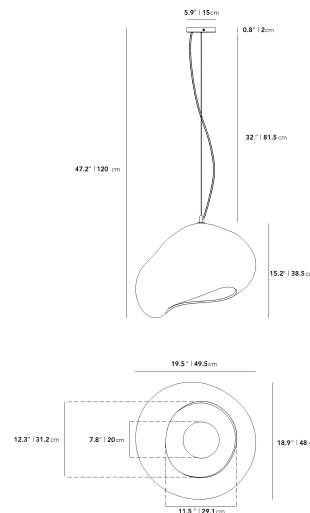

### Details

- Available in matte alabaster or matte black ceramic
- E12 socket; fits an E12bulb with a maximum of 5.9" in diameter
- Textile cord in alabaster or black
- 5-inch adjustable cord
- Hardwire cap in alabaster or black metal finish
- Hardwired fixture; professional installation recommended
- cETL certified
- [Assembly Instructions here.](#)

### Dimensions

15 in x 14.3 in x 47.2 in (Width x Depth x Height)

### Additional Dimensions

19.5 in x 18.9 in x 47.2 in - (Large Size, Matte Alabaster Finishes)

All measurements are approximations.

### Assembly Instructions

[Download](#)

Organa Pendant Large

Organa Pendant Small