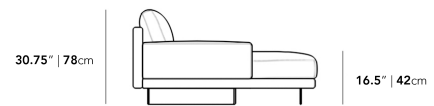

### Dimensions

132.5 in x 57 in x 30.75 in (Width x Depth x Height)

All measurements are approximations.

### Assembly Instructions

[Download](#)

132.5" | 336.5cm

30.75" | 78cm

16.5" | 42cm

57" | 144.8cm

44.5" | 113cm

24.5" | 62cm