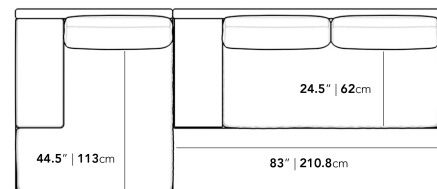

44.5" | 113cm

24.5" | 62cm

83" | 210.8cm

37.5" | 95.2cm