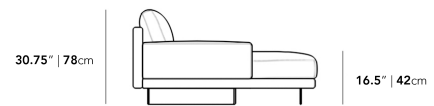

30.75" | 78cm

16.5" | 42cm

57" | 144.8cm