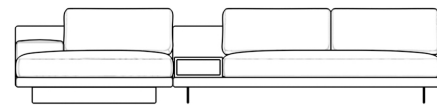

132.5" | 336.5cm