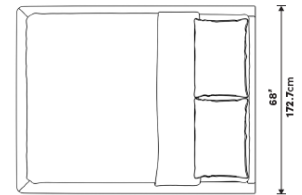

Rove Concepts

Modular Bed Frame

Indulge yourself in the smooth curves and minimal silhouette of the Modular Bed Frame. Emphasized by the sumptuously upholstered frame and low profile this Modular Bed Frame offers a sense of modern elegance in any bedroom. Pair with the Napa Headboard or Berlin Headboard for the perfect bed setup.

Details

- Larch wood and rubberwood
- California Phase 2 Compliant MDF
- Standard quality framing is secured with strong metal brackets
- European flexible slat system included
- Upholstered in durable modern fabric
- Full frame wrapped in triple layer multi-density foam cushioning
- The modular bed frame can be configured with the Napa Headboard and Berlin Headboard
- Approximately 3-inch mattress inset
- Assembly required

Dimensions

68 in x 85.4 in x 12.6 in (Width x Depth x Height)

Additional Dimensions

84 in x 85.4 in x 12.6 in - (King Bed Size, Alesund Modern Felt)

All measurements are approximations.

Assembly Instructions

[Download](#)

Queen Size

King Size