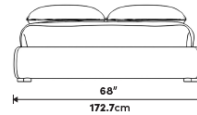

### Dimensions

68 in x 85.4 in x 12.6 in (Width x Depth x Height)

#### Additional Dimensions

84 in x 85.4 in x 12.6 in - (King Bed Size, Alesund Modern Felt)

All measurements are approximations.

### Queen Size

### King Size