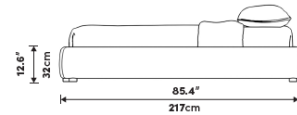

### Dimensions

68 in x 85.4 in x 12.6 in (Width x Depth x Height)

### Additional Dimensions

84 in x 85.4 in x 12.6 in - (King Bed Size, Alesund Modern Felt)

All measurements are approximations.