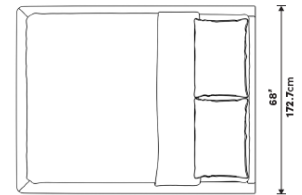

### Dimensions

68 in x 85.4 in x 12.6 in (Width x Depth x Height)

### Additional Dimensions

84 in x 85.4 in x 12.6 in - (King Bed Size, Alesund Modern Felt)

All measurements are approximations.