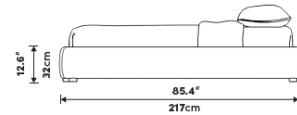

Rove Concepts

Modular Bed Frame

Indulge yourself in the smooth curves and minimal silhouette of the Modular Bed Frame. Emphasized by the sumptuously upholstered frame and low profile this Modular Bed Frame offers a sense of modern elegance in any bedroom. Pair with the Napa Headboard or Berlin Headboard for the perfect bed setup.

Details

- Larch wood and rubberwood
- California Phase 2 Compliant MDF
- Standard quality framing is secured with strong metal brackets
- European flexible slat system included
- Upholstered in durable modern fabric
- Full frame wrapped in triple layer multi-density foam cushioning
- The modular bed frame can be configured with the Napa Headboard and Berlin Headboard
- Approximately 3-inch mattress inset
- Assembly required

Dimensions

68 in x 85.4 in x 12.6 in (Width x Depth x Height)

Additional Dimensions

84 in x 85.4 in x 12.6 in - (King Bed Size, Alesund Modern Felt)

All measurements are approximations.

Assembly Instructions

[Download](#)

Queen Size

King Size