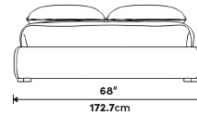

### Dimensions

68 in x 85.4 in x 12.6 in (Width x Depth x Height)

### Additional Dimensions

84 in x 85.4 in x 12.6 in - (King Bed Size, Alesund Modern Felt)

All measurements are approximations.

### Queen Size

### King Size