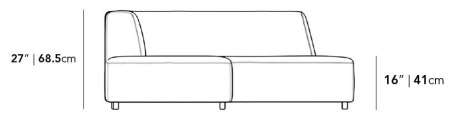

We recommend our custom-fit outdoor covers (sold separately) to protect and ensure lasting durability for years of use. Find your product here.

Dimensions

113 in x 68.5 in x 27 in (Width x Depth x Height)
All measurements are approximations.

113" | 287cm

27" | 68.5cm

16" | 41cm

68.5" | 174cm

34.3" | 87cm

23.6" | 60cm

68.5" | 174cm

34.3" | 87cm