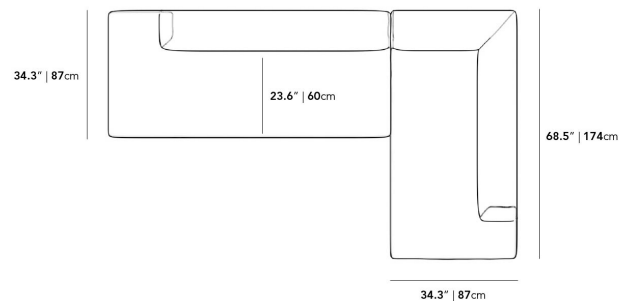

We recommend our custom-fit outdoor covers (sold separately) to protect and ensure lasting durability for years of use. Find your product here.

Dimensions

113 in x 68.5 in x 27 in (Width x Depth x Height)
All measurements are approximations.

113" | 287cm

27" | 68.5cm

16" | 41cm

68.5" | 174cm

34.3" | 87cm

23.6" | 60cm

68.5" | 174cm

34.3" | 87cm