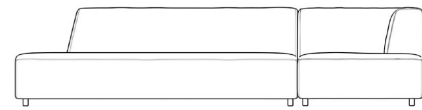

Rove Concepts

Mika Outdoor Sectional Sofa

Discover an atmosphere of relaxation and refinement with our Mika Outdoor Sectional Sofa. Featuring distinctive plush angles and linger-worthy seats, wrapped in UV resistant fabric the Mika evokes a sense of grace and sophistication. Grounded by low profile metal legs, our Mika Modular Collection was made for laid-back, inviting entertaining.

See the entire [Outdoor Mika Collection](#) here.

Pair with the [Mika Outdoor Coffee Table](#) here.

Details

- Fast dry foam
- High performance aluminum frame
- Fade resistant black powder coated finish
- UV resistant fabric seat
- Includes one 3-seater piece and one arm piece
- Available as preset or custom modular configurations
- Firm Feel (Learn more about our sofa firmness here.)
- Legs require light assembly
- Connectors not included/compatible for this collection

We recommend our custom-fit outdoor covers (sold separately) to protect and ensure lasting durability for years of use. Find your product here.

Dimensions

113 in x 68.5 in x 27 in (Width x Depth x Height)
All measurements are approximations.