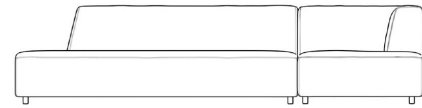

### Details

- Fast dry foam
- High performance aluminum frame
- Fade resistant black powder coated finish
- UV resistant fabric seat
- Includes one 3-seater piece and one arm piece
- Available as preset or custom modular configurations
- Firm Feel (Learn more about our sofa firmness here.)
- Legs require light assembly
- Connectors not included/compatible for this collection

### Dimensions

113 in x 68.5 in x 27 in (Width x Depth x Height)  
All measurements are approximations.

113" | 287cm

27" | 68.5cm

16" | 41cm

68.5" | 174cm

34.3" | 87cm

23.6" | 60cm