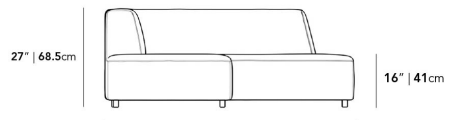

### Dimensions

113 in x 68.5 in x 27 in (Width x Depth x Height)  
All measurements are approximations.

113" | 287cm

27" | 68.5cm

16" | 41cm

68.5" | 174cm

34.3" | 87cm

23.6" | 60cm

68.5" | 174cm

34.3" | 87cm