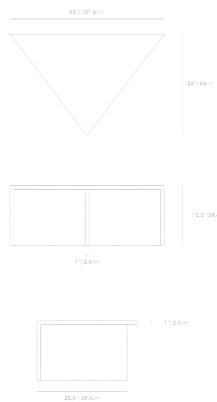

Dimensions

52 in x 40 in x 15.5 in (Width x Depth x Height)
All measurements are approximations.

Terra Modular Coffee Table Deluxe High