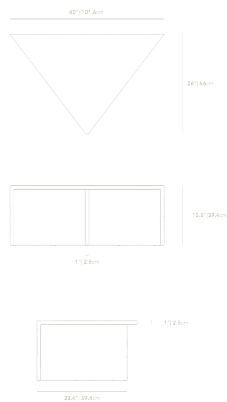

Dimensions

52 in x 40 in x 15.5 in (Width x Depth x Height)
All measurements are approximations.

Terra Modular Coffee Table Deluxe High

Terra Modular Coffee Table Deluxe Low