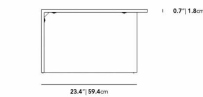

Natural markings and spots may vary

Dimensions

52 in x 40 in x 15.5 in (Width x Depth x Height)
All measurements are approximations.

Terra Modular Coffee Table Brass Leg High

Terra Modular Coffee Table Brass Leg Low