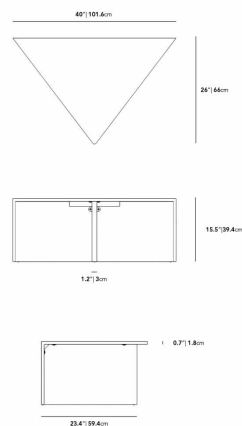

Also available separately in the low size here.

Also available separately in the high size here.

Details

- Choice of white or black marble top
- White and black marble available with a brushed brass leg
- Available as a set
- Marble top finished with a natural sealant
- This product will be shipped in a wooden crate, tools are recommended for unboxing

Natural markings and spots may vary

Dimensions

52 in x 40 in x 15.5 in (Width x Depth x Height)
All measurements are approximations.

Terra Modular Coffee Table Brass Leg High

Terra Modular Coffee Table Brass Leg Low