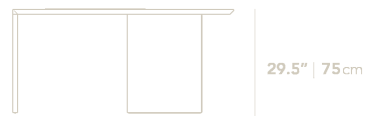

Additional Dimensions

88 in x 43 in x 29.5 in - (Walnut Veneer Finishes, 88" x 43" Size, Viola Marble Surface)

All measurements are approximations.

63"