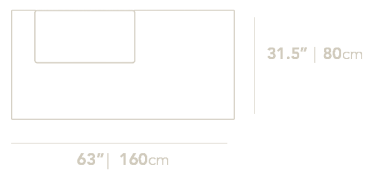

### Dimensions

63 in x 31.5 in x 29.5 in (Width x Depth x Height)

#### Additional Dimensions

88 in x 43 in x 29.5 in - (Walnut Veneer Finishes, 88" x 43" Size, Viola Marble Surface)

All measurements are approximations.

63"

88"