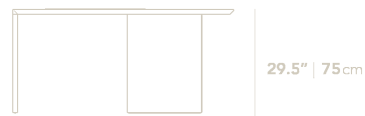

### Dimensions

63 in x 31.5 in x 29.5 in (Width x Depth x Height)

#### Additional Dimensions

88 in x 43 in x 29.5 in - (Walnut Veneer Finishes, 88" x 43" Size, Viola Marble Surface)

All measurements are approximations.

63"

88"