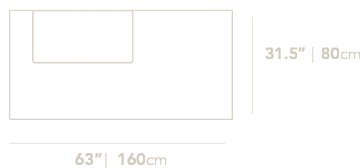

Dimensions

63 in x 31.5 in x 29.5 in (Width x Depth x Height)

Additional Dimensions

88 in x 43 in x 29.5 in - (Walnut Veneer Finishes, 88" x 43" Size, Viola Marble Surface)

All measurements are approximations.

63"

88"