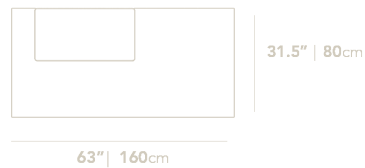

Dimensions

63 in x 31.5 in x 29.5 in (Width x Depth x Height)

Additional Dimensions

88 in x 43 in x 29.5 in - (Walnut Veneer Finishes, 88" x 43" Size, Viola Marble Surface)

All measurements are approximations.

63"

88"