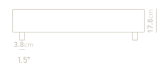

Assembly Instructions

[Download](#)

Liza Coffee Table Indoor - 40x40