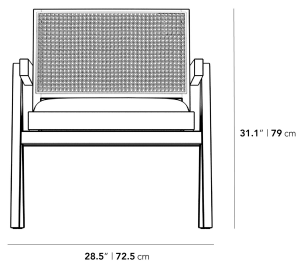

This item is not manufactured by or affiliated with the original designer(s) and associated parties.

Dimensions

28.5 in x 27.5 in x 31.1 in (Width x Depth x Height)

Seat Height: 16.5 in

Seat Depth: 18.8 in

All measurements are approximations.

Upholstery Seating:

Cane Seating: