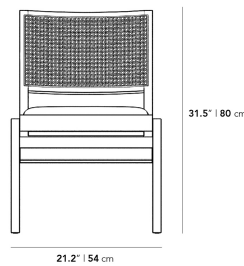

Upholstery Seating: