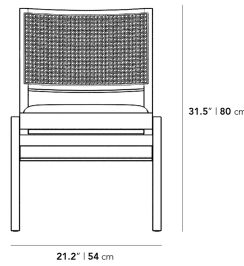

Upholstery Seating: