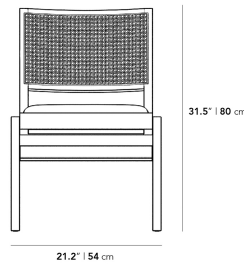

This item is not manufactured by or affiliated with the original designer(s) and associated parties.

Dimensions

21.2 in x 21.6 in x 31.5 in (Width x Depth x Height)

Seat Height: 17.9 in

Seat Depth: 18.7 in

All measurements are approximations.

Upholstery Seating:

Cane Seating: