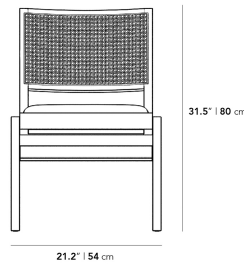

Dimensions

20.8 in x 19.5 in x 31.6 in (Width x Depth x Height)

Seat Height: 19.8 in

Seat Depth: 19.1 in

All measurements are approximations.

Upholstery Seating:

Cane Seating: