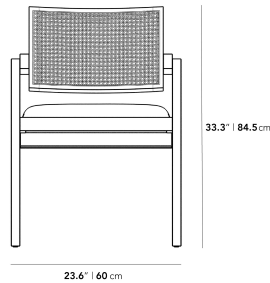

Upholstery Seating: