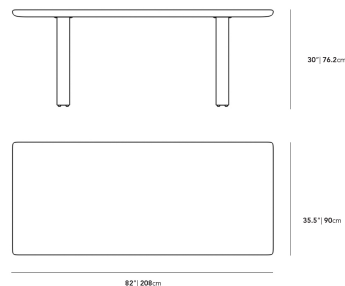

Rove Concepts

Tiberius Table

Indulge in the exquisite elegance of the Tiberius Dining Table. Borrowing elements from Roman architecture, the grand, monumental silhouette of the Tiberius is meticulously crafted to evoke a sense of timeless elegance. This statement piece is available in two distinct finishes, each with its own unique allure. Choose the sophisticated white travertine in a refined 82" size, or opt for the grandeur of the 95" grey oak, crafted from 100% solid wood. Both sizes offer a striking dining experience and serve as stunning centerpieces for any dining space.

Details

- Available in two sizes 82" (white travertine) and 95" (grey oak)
- Available white travertine and grey oak
- Grey oak option made with 100% solid wood
- White travertine is unsealed and finished with oil (natural markings and spots may vary)
- Rounded edge
- Includes foot protectors for the legs
- This product will be shipped in a wooden crate, tools are recommended for unboxing
- Assembly required

Dimensions

94.9 in x 38.9 in x 29.5 in (Width x Depth x Height)
All measurements are approximations.

Assembly Instructions

[Download](#)

Tiberius Dining Table 82"
Travertine

Tiberius Dining Table 95"
Solid Wood