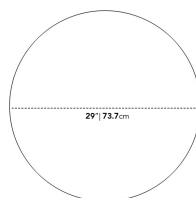

*Due to the nature of the concrete features there may be slight variations in color and finish.

Dimensions

29 in x 29 in x 11 in (Width x Depth x Height)

Additional Dimensions

36 in x 36 in x 11 in - (36" | 91cm Size, Black Concrete Surfaces)

All measurements are approximations.

Gallus Coffee Table 29"

Gallus Coffee Table 36"