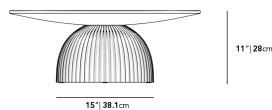

*Due to the nature of the concrete features there may be slight variations in color and finish.

Dimensions

29 in x 29 in x 11 in (Width x Depth x Height)

Additional Dimensions

36 in x 36 in x 11 in - (36" | 91cm Size, Black Concrete Surfaces)

All measurements are approximations.

Gallus Coffee Table 29"

Gallus Coffee Table 36"