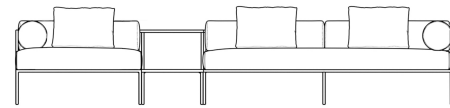

Rove Concepts

Everett Outdoor Sectional Sofa

Surround yourself with the tranquil feel of the Everett Outdoor Sectional Sofa. With its contemporary silhouette and sumptuous cushioning, the Everett inspires an atmosphere of modern elegance in any outdoor living space. Enjoy as a preset configuration or customize your own design by purchasing pieces separately.

Explore our entire Everett Outdoor Collection here.

Details

- High performance aluminum frame
- Choose from black or white fade resistant powder coated finish
- Rustproof
- Maximum temperature 200°F
- Fast dry foam cushion
- UV resistant fabric
- Removable cushions
- Firm Feel (Learn more about our sofa firmness here.)
- Light assembly required
- Includes one 2-seater piece, one corner piece, one ottoman, one side table, three back cylinder cushions, two arm cylinder cushions, and three throw pillows

Dimensions

136.4 in x 58.5 in x 25.6 in (Width x Depth x Height)
All measurements are approximations.

136.4" | 346.5cm

25.6" | 65cm

16.9" | 42.9cm

58.5" | 148.5cm

58.5" | 148.5cm

29.5" | 75cm