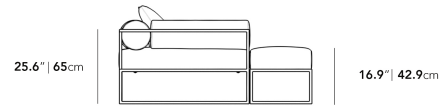

Dimensions

136.4 in x 58.5 in x 25.6 in (Width x Depth x Height)
All measurements are approximations.

136.4" | 346.5cm

25.6" | 65cm

16.9" | 42.9cm

58.5" | 148.5cm

58.5" | 148.5cm

29.5" | 75cm