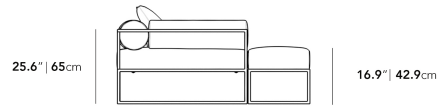

Dimensions

136.4 in x 58.5 in x 25.6 in (Width x Depth x Height)
All measurements are approximations.

136.4" | 346.5cm

25.6" | 65cm

16.9" | 42.9cm

58.5" | 148.5cm

58.5" | 148.5cm

29.5" | 75cm

39" | 99cm