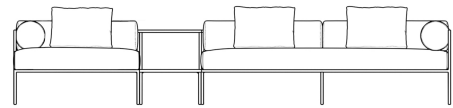

Rove Concepts

Everett Outdoor Sectional Sofa

Surround yourself with the tranquil feel of the Everett Outdoor Sectional Sofa. With its contemporary silhouette and sumptuous cushioning, the Everett inspires an atmosphere of modern elegance in any outdoor living space. Enjoy as a preset configuration or customize your own design by purchasing pieces separately.

Explore our entire Everett Outdoor Collection here.

Details

- High performance aluminum frame
- Choose from black or white fade resistant powder coated finish
- Rustproof
- Maximum temperature 200°F
- Fast dry foam cushion
- UV resistant fabric
- Removable cushions
- Firm Feel (Learn more about our sofa firmness here.)
- Light assembly required
- Includes one 2-seater piece, one corner piece, one ottoman, one side table, three back cylinder cushions, two arm cylinder cushions, and three throw pillows

Dimensions

136.4 in x 58.5 in x 25.6 in (Width x Depth x Height)
All measurements are approximations.

136.4" | 346.5cm

25.6" | 65cm

16.9" | 42.9cm

58.5" | 148.5cm

58.5" | 148.5cm

29.5" | 75cm