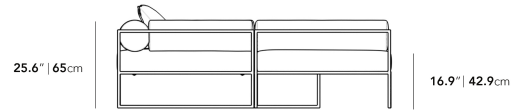

Dimensions

175.4 in x 79 in x 25.6 in (Width x Depth x Height)
All measurements are approximations.

175.4" | 445.5cm

16.9" | 42.9cm

79" | 198cm

79" | 198cm

29.5" | 75cm

49.5" | 125.73cm