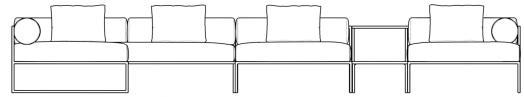

Rove Concepts

Everett Outdoor Modular Sectional

Surround yourself with the tranquil feel of the Everett Outdoor Modular Sectional. With its contemporary silhouette and sumptuous cushioning, the Everett inspires an atmosphere of modern elegance in any outdoor living space. Enjoy as a preset configuration or customize your own design by purchasing pieces separately.

Explore our entire Everett Outdoor Collection here.

Details

- High performance aluminum frame
- Choose from black or white fade resistant powder coated finish
- Rustproof
- Maximum temperature 200°F
- Fast dry foam cushion
- UV resistant fabric
- Removable cushions
- Firm Feel (Learn more about our sofa firmness here.)
- Light assembly required
- Includes one 2-seater piece, two armless pieces, one corner piece, one ottoman, one side table, five back cylinder cushions, two arm cylinder cushions, and four throw pillows

Dimensions

175.4 in x 79 in x 25.6 in (Width x Depth x Height)
All measurements are approximations.

175.4" | 445.5cm

16.9" | 42.9cm

79" | 198cm

79" | 198cm

29.5" | 75cm

49.5" | 125.73cm