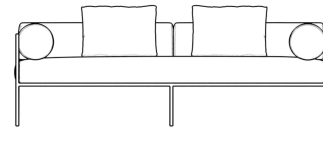

Rove Concepts

Everett Outdoor Sofa

Surround yourself with the tranquil feel of the Everett Outdoor Sofa. With its contemporary silhouette and sumptuous cushioning, the Everett inspires an atmosphere of modern elegance in any outdoor living space. Enjoy as a preset configuration or customize your own design by purchasing pieces separately.

Explore our entire Everett Outdoor Collection here.

Details

- High performance aluminum frame
- Choose from black or white fade resistant powder coated finish
- Rustproof
- Maximum temperature 200°F
- Fast dry foam cushion
- UV resistant fabric
- Removable cushions
- Firm Feel (Learn more about our sofa firmness here.)
- Light assembly required
- Includes two back cylinder cushions, two arm cylinder cushions, and two throw pillows

Dimensions

79 in x 39 in x 25.6 in (Width x Depth x Height)
All measurements are approximations.

79" | 198cm

25.6" | 65cm

39" | 99cm

29.5" | 75cm