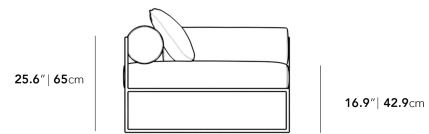

### Dimensions

79 in x 39 in x 25.6 in (Width x Depth x Height)  
All measurements are approximations.

79" | 198cm

25.6" | 65cm

16.9" | 42.9cm

39" | 99cm

29.5" | 75cm