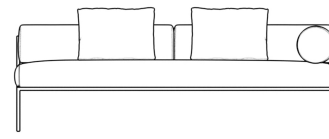

Rove Concepts

Everett Outdoor Right Arm Two Seater

Surround yourself with the tranquil feel of the Everett Outdoor Right Arm 2-Seater. With its contemporary silhouette and sumptuous cushioning, the Everett inspires an atmosphere of modern elegance in any outdoor living space. Enjoy as a preset configuration or customize your own design by purchasing pieces separately.

Explore our entire Everett Outdoor Collection here.

Details

- High performance aluminum frame
- Choose from black or white fade resistant powder coated finish
- Rustproof
- Fast dry foam cushion
- UV resistant fabric
- Removable cushions
- Firm Feel (Learn more about our sofa firmness here.)
- Light assembly required
- Includes two back cylinder cushions, one arm cylinder cushion, and two throw pillows

Dimensions

79 in x 39 in x 25.6 in (Width x Depth x Height)
All measurements are approximations.

79" | 198cm

25.6" | 65cm

16.9" | 42.9cm

39" | 99cm

29.5" | 75cm