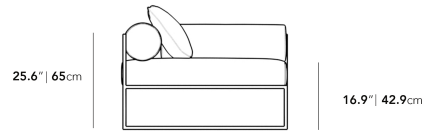

Dimensions

79 in x 39 in x 25.6 in (Width x Depth x Height)
All measurements are approximations.

79" | 198cm

25.6" | 65cm

16.9" | 42.9cm

39" | 99cm

29.5" | 75cm