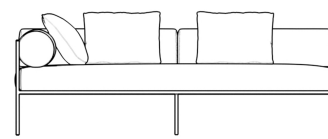

Rove Concepts

Everett Outdoor Left Arm Two Seater

Surround yourself with the tranquil feel of the Everett Outdoor Left Arm 2-Seater. With its contemporary silhouette and sumptuous cushioning, the Everett inspires an atmosphere of modern elegance in any outdoor living space. Enjoy as a preset configuration or customize your own design by purchasing pieces separately.

Explore our entire Everett Outdoor Collection here.

Details

- High performance aluminum frame
- Choose from black or white fade resistant powder coated finish
- Rustproof
- Fast dry foam cushion
- UV resistant fabric
- Removable cushions
- Firm Feel (Learn more about our sofa firmness here.)
- Light assembly required
- Includes two back cylinder cushions, one arm cylinder cushion, and two throw pillows

Dimensions

79 in x 39 in x 25.6 in (Width x Depth x Height)
All measurements are approximations.

79" | 198cm

25.6" | 65cm

16.9" | 42.9cm

39" | 99cm

29.5" | 75cm