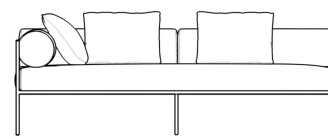

## Everett Outdoor Left Arm Two Seater

Surround yourself with the tranquil feel of the Everett Outdoor Left Arm 2-Seater. With its contemporary silhouette and sumptuous cushioning, the Everett inspires an atmosphere of modern elegance in any outdoor living space. Enjoy as a preset configuration or customize your own design by purchasing pieces separately.

### Dimensions

79 in x 39 in x 25.6 in (Width x Depth x Height)  
All measurements are approximations.

79" | 198cm

25.6" | 65cm

16.9" | 42.9cm

39" | 99cm

29.5" | 75cm