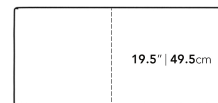

Dimensions

39 in x 19.5 in x 16.9 in (Width x Depth x Height)
All measurements are approximations.

39" | 99cm

16.9" | 42.9cm

19.5" | 49.5cm

19.5" | 49.5cm